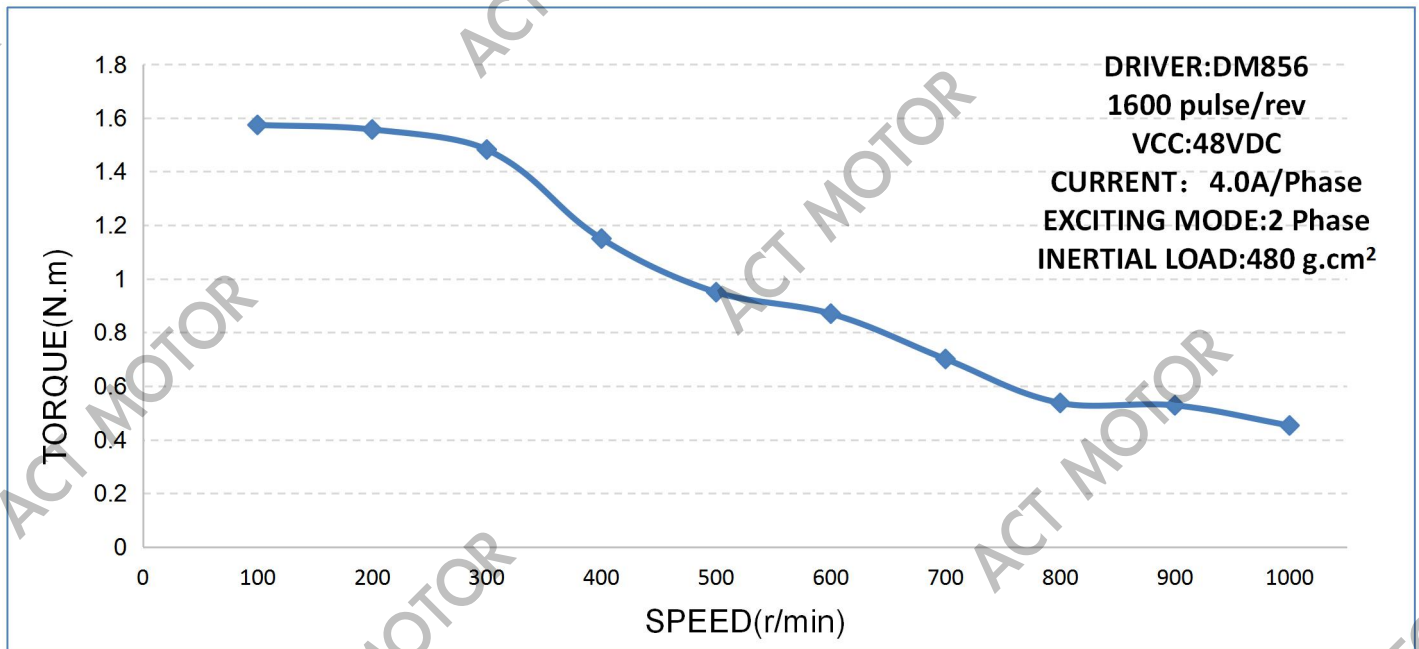

ACT MOTOR GmbH

Testing Report:23HS8440-23 Speed-Torque characteristics

- **Tested items:**

Stepper Motor: **23HS8440-23**

Supporting Driver:DM856

- **Testing Results:**

Note:

- (1) The testing, and results are with **free load**.
- (2) Testing results may vary from different testing conditions.